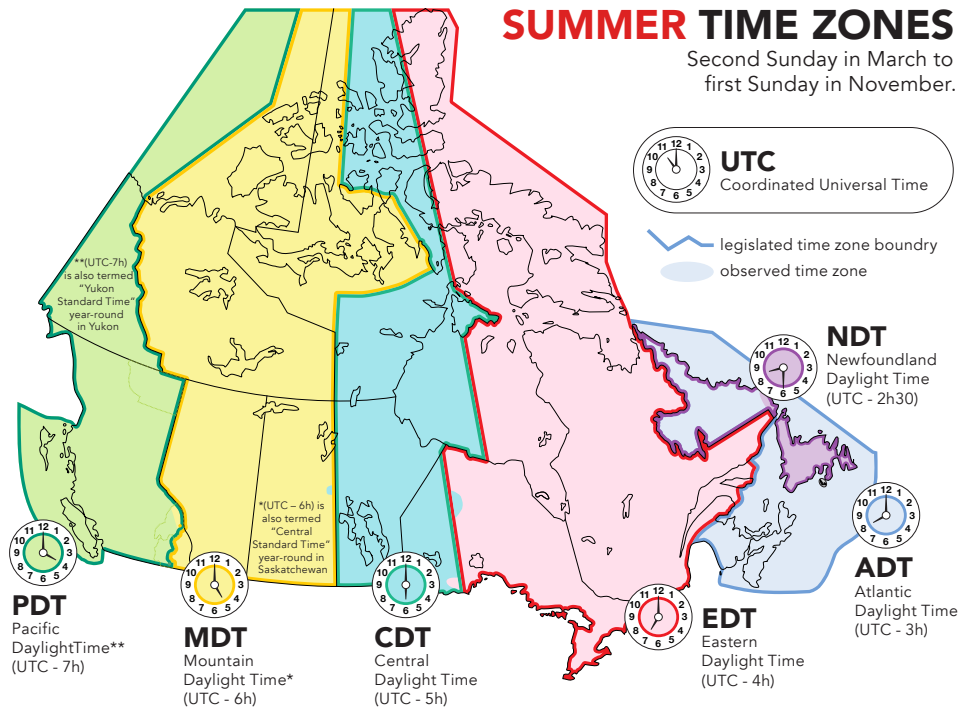

## SUMMER TIME ZONES

Second Sunday in March to first Sunday in November.

— legislated time zone boundary  
 ○ observed time zone

## WINTER TIME ZONES

First Sunday in November to second Sunday in March.

— legislated time zone boundary  
 ○ observed time zone

2020-10-30, CHU#07