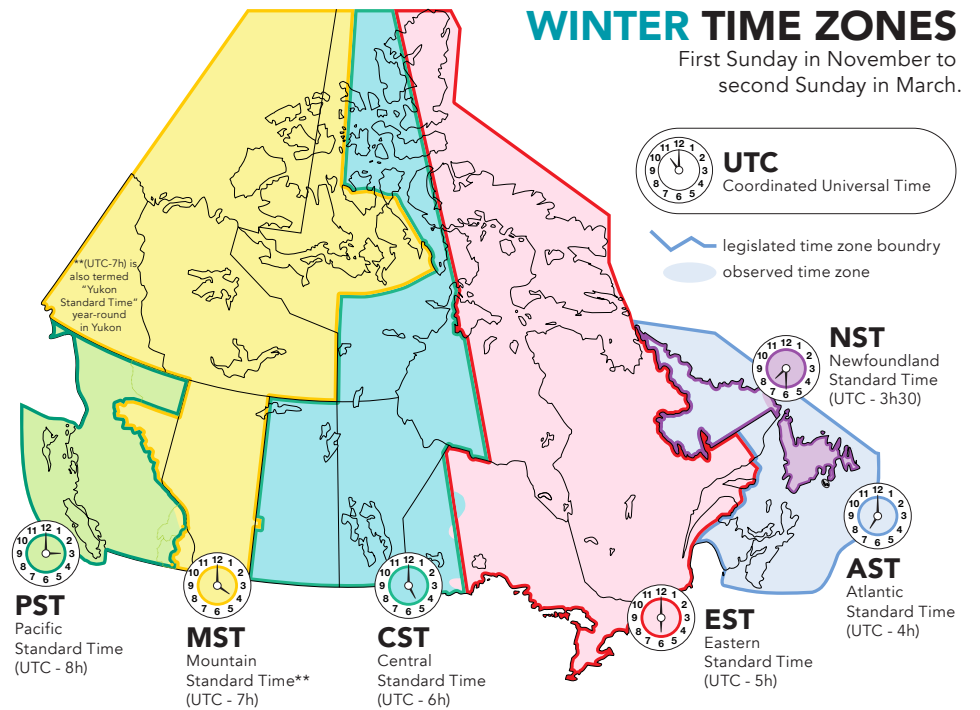

## SUMMER TIME ZONES

Second Sunday in March to first Sunday in November.

— legislated time zone boundary  
 ○ observed time zone

## WINTER TIME ZONES

First Sunday in November to second Sunday in March.

— legislated time zone boundary  
 ○ observed time zone

2020-10-30, CHU#07